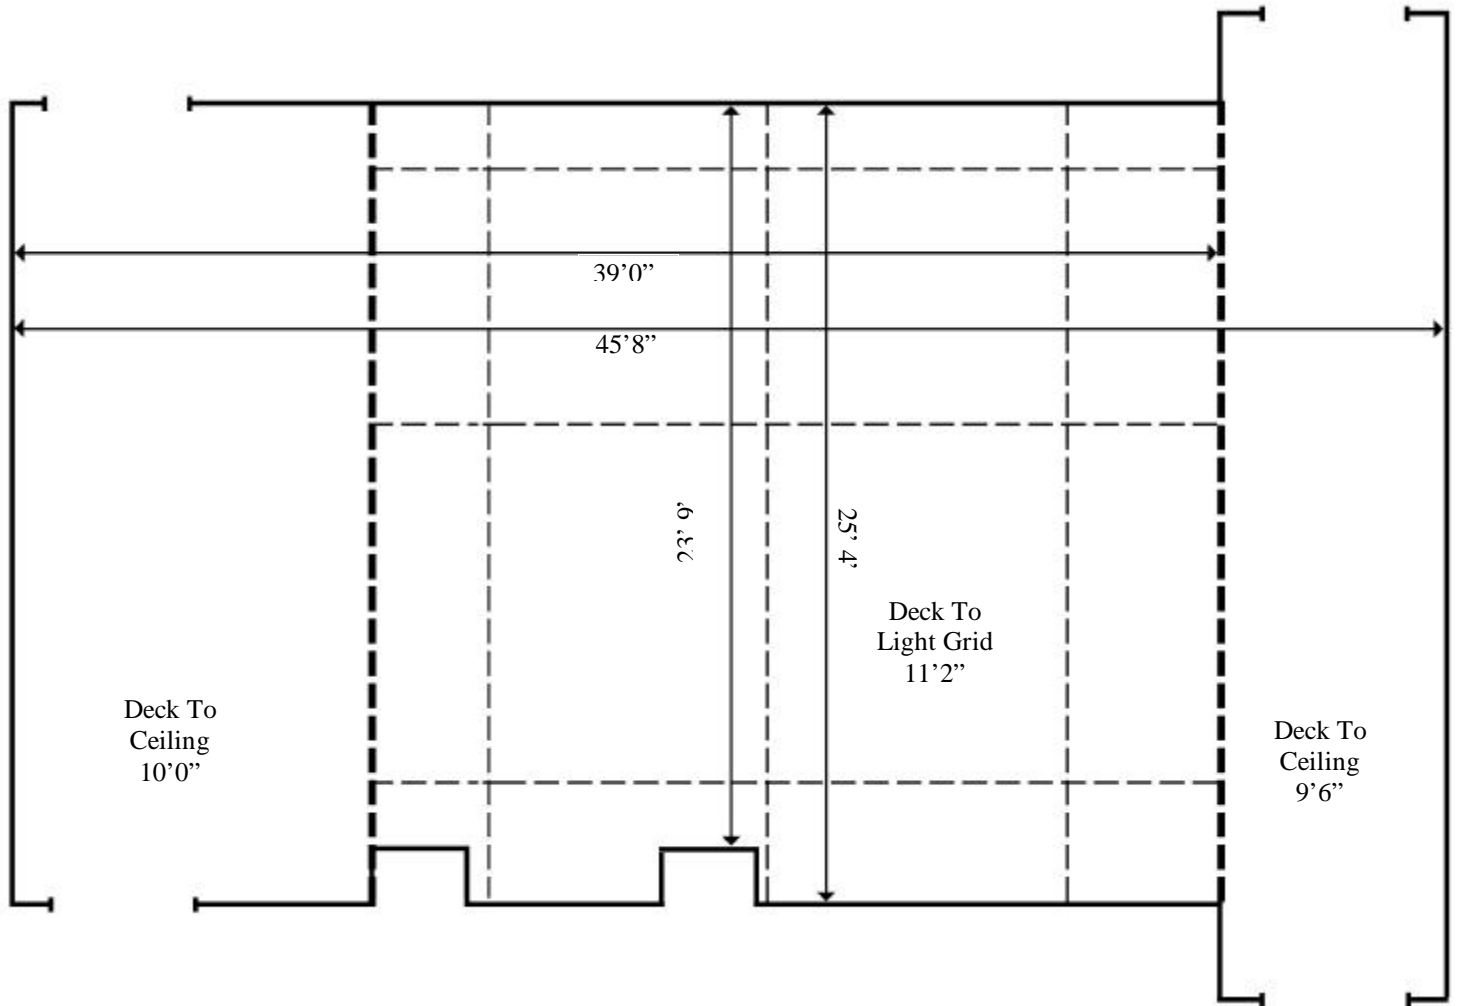

Stage Diagram and Technical Information

THE EXPERIMENTAL THEATRE

Light Grid: 16' x 12'
 Light System: ETA MC-24 Console
 12 channel, 2 scene pre-set
 Dimmers: ETA MD-824 dimmer packs (3)
 (24- 2.4K dimmers)
 Altman 6x12 (8) 500 W
 Altman 6x9 (8) 500 W
 Altman 6" Fresnel (8) 500 W
 Sound Console: Yamaha 12/4 Mixer (1)
 Speakers: Bose 802 Speakers (2)
 Bose 802 Controller (1)
 QSC 900 Amp (1)
 JVC 718 Cassette Deck (1)
 Marantz PMD-320 CD Player (1)
 Shure SM58 Microphones (4)

NOT TO SCALE
 Diagram is for
 dimensional
 purposes only.

Loading Door

Dressing rooms can accommodate 10 people.

Light dashed line on stage diagram is pipe grid.